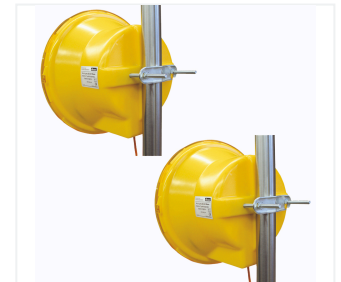

Twofold Warning System Multi-Light 340 LED Flash L9M

- Energy-efficient LED technology
- Automatic day/night adaptation, switchable to solar switch
- Consisting of one master lamp and one slave lamp, cable length between the lamps 5 m
- Master lamp with 5 m connecting cable with battery clips
- Bracket for tubes up to 82 mm (optional)

Light colour yellow	Eff. light intensity day 4900 cd	Av. power consumpt. day 0.1 A	Operating voltage 12/24 V
Blink-/flash rate 60 fl./Min.	Light source 4 LED	Weight 5.4 kg/set	

Twofold Warning System Multi-Light 340 LED Flash L9M

Order number

Twofold Warning Light System Multi-Light 340 LED Flash L9M 690/1F NiBus 12/24V, with bracket, 5 m connecting cable with battery clips on master lamp

122312-201

Accessories and Spare parts

Order number

Box for rechargeable batteries 12 V up to 230 Ah, lockable

190230-1

Operating time with a battery pack

With rechargeable battery 12 V, 100 Ah

750 hrs

With rechargeable battery 12 V, 180 Ah

1500 hrs

Twof. W. S. Multi-Light 340 LED Flash L9M