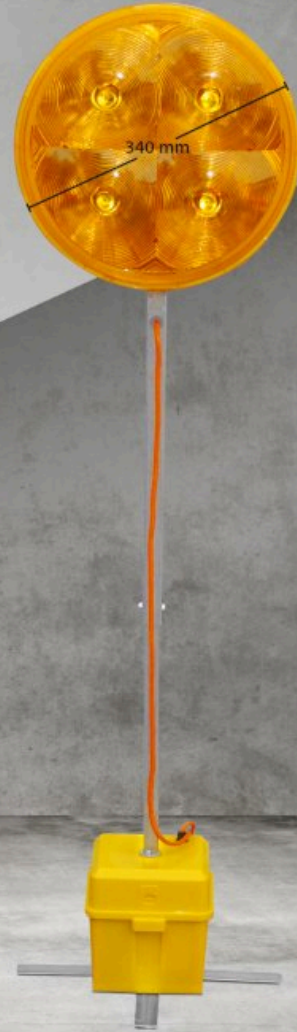

Traffic Cone Lamp 340 LED

- For use in traffic cones of 750 mm and 1000 mm height
- With 4 LED, therefore effective warning even at poor sight
- Double warning effect due to traffic cone and active LED light
- Low power consumption
- Lamp head connected to the base by stable adjustable tube, therefore no bending of the cone in hot weather
- High stability due to low centre of gravity

Light colour
yellow

Eff. light intensity
8000 cd

Operating voltage
12V

Light source
4 LED

Weight
4.1 kg

Traffic Cone Lamp 340 LED

Order number

Traffic Cone Lamp 340 LED, one-sided amber, without traffic cone 130323-1

High-adjustable tube for 1000 and 750 mm traffic cones

Packaging Unit
1 pcs in one carton
also available in other quantities

Further information
NIS-00835
Entry on nissen-germany.com