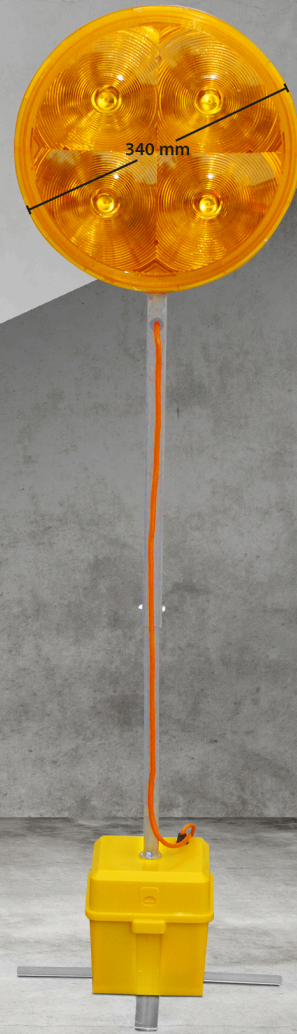

Traffic Cone Lamp 340 LED

- For use in traffic cones of 750 mm and 1000 mm height
- With 4 LED, therefore effective warning even at poor sight
- Double warning effect due to traffic cone and active LED light
- Low power consumption
- Lamp head connected to the base by stable adjustable tube, therefore no bending of the cone in hot weather
- High stability due to low centre of gravity

Light colour
yellow

Eff. light intensity
8000 cd

Operating voltage
12 V

Light source
4 LED

Weight
4.1 kg

Traffic Cone Lamp 340 LED

Order number

Traffic Cone Lamp 340 LED, one-sided amber, without traffic cone 130323-1

High-adjustable tube for 1000 and 750 mm traffic cones

Packaging Unit
1 pcs in one carton
also available in other quantities

Further information
NIS-00835
Entry on nissen-germany.com