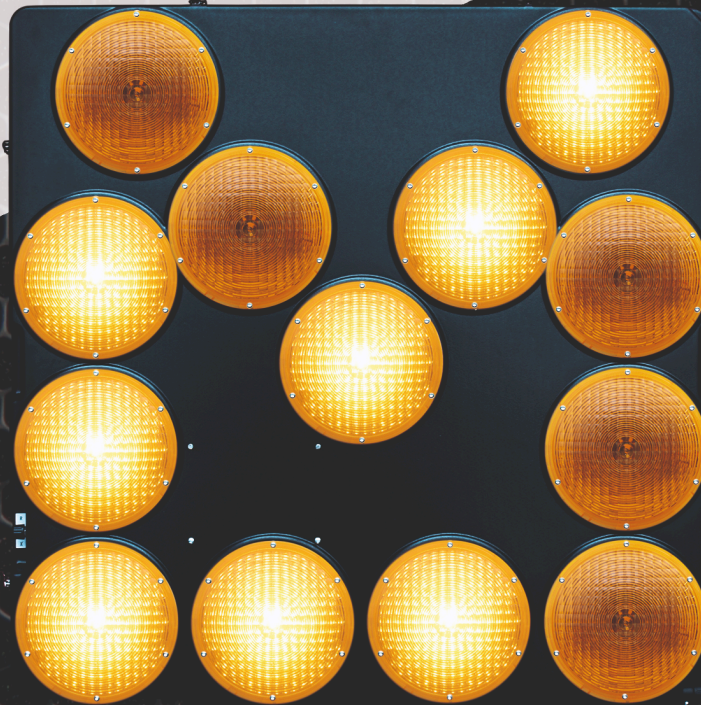

LED Light Arrow LP 13 Classic

- Electrically switchable to pointing left or right or to light cross
- Sandwich-Feature: Fitting of a second combinable Light Arrow LP 13 for routing of oncoming and following traffic
- Solid bracket for mounting on tubes
- Optional with Eco-Remote II cable remote control

Light colour
yellow

Max. light intensity
2200 cd

Eff. light intensity
1500 cd

Av. power consumpt. day
1.0 A

Operating voltage
12/24V

Dimensions (HxWxD)
900 x 900 x 155 mm

Weight
14 kg

LED Light Arrow LP 13 Classic

Order number

LED Light Arrow LP 13 Classic
consisting of: 129355-1
1 housing, made of highly weatherproof plastic
with 13 LED lamps 200 mm Ø
5 m connecting cable with battery clips

Accessories and Spare parts