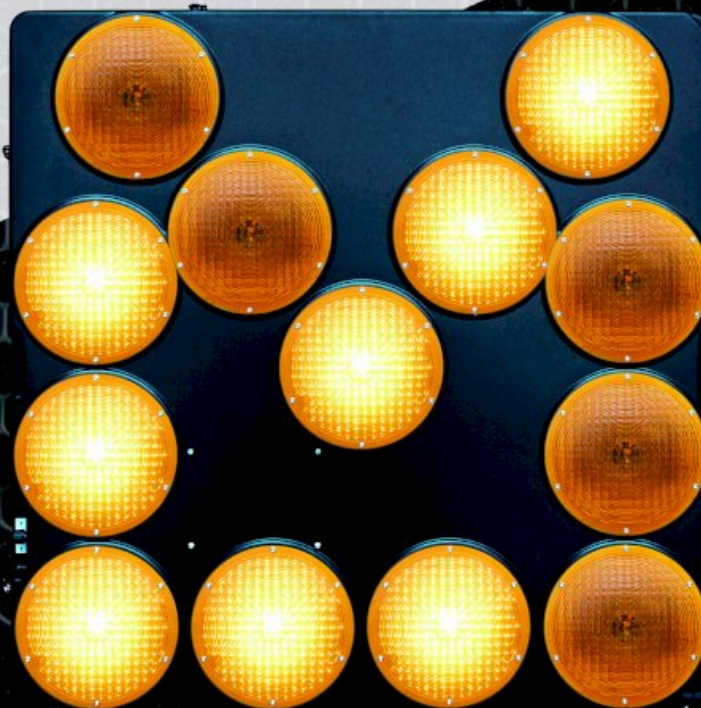

LED Light Arrow LP 13 Classic

- Electrically switchable to pointing left or right or to light cross
- Sandwich-Feature: Fitting of a second combinable Light Arrow LP 13 for routing of oncoming and following traffic
- Solid bracket for mounting on tubes
- Optional with Eco-Remote II cable remote control

Light colour
yellow

Max. light intensity
2200 cd

Eff. light intensity
1500 cd

Av. power consumpt. day
1.0 A

Operating voltage
12/24V

Dimensions (HxWxD)
900 x 900 x 155 mm

Weight
14 kg

LED Light Arrow LP 13 Classic

Order number

LED Light Arrow LP 13 Classic
consisting of:
1 housing, made of highly weatherproof plastic
with 13 LED lamps 200 mm Ø
5 m connecting cable with battery clips

129355-1

Accessories and Spare parts