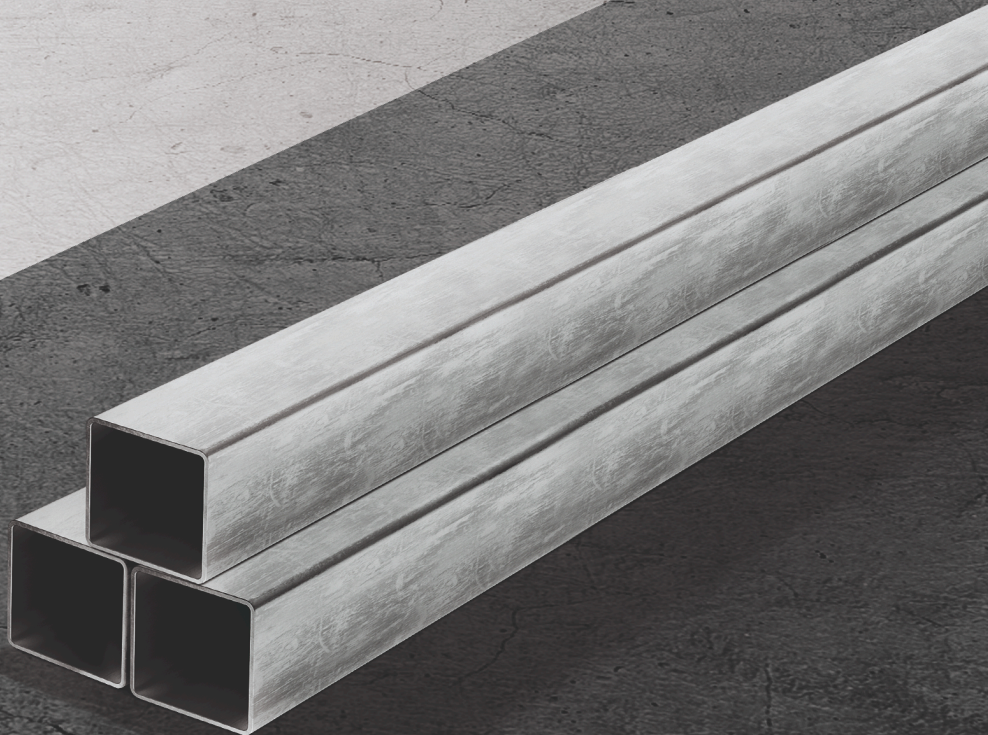

Shaft tubes 40 x 40 mm

- Shaft tubes with sendzimir-galvanized hollow steel profile, 1,5 mm wall thickness
- Dimensionally and burr-free
- Protected against rotation

Shaft tubes 40 x 40 mm

Galvanised shaft tube, 2 m long, dimensions: 2000 x 40 x 40 x 1,5 mm
weight: 3,5 kg

072050-200

Galvanised shaft tube, 2,5 m long, dimensions: 2500 x 40 x 40 x 1,5 mm
weight: 4,4 kg

072050-250

Galvanised shaft tube, 3 m long, dimensions: 3000 x 40 x 40 x 1,5 mm
weight: 5,3 kg

072050-300

Galvanised shaft tube, 3,5 m long, dimensions: 3500 x 40 x 40 x 1,5 mm
weight: 6,1 kg