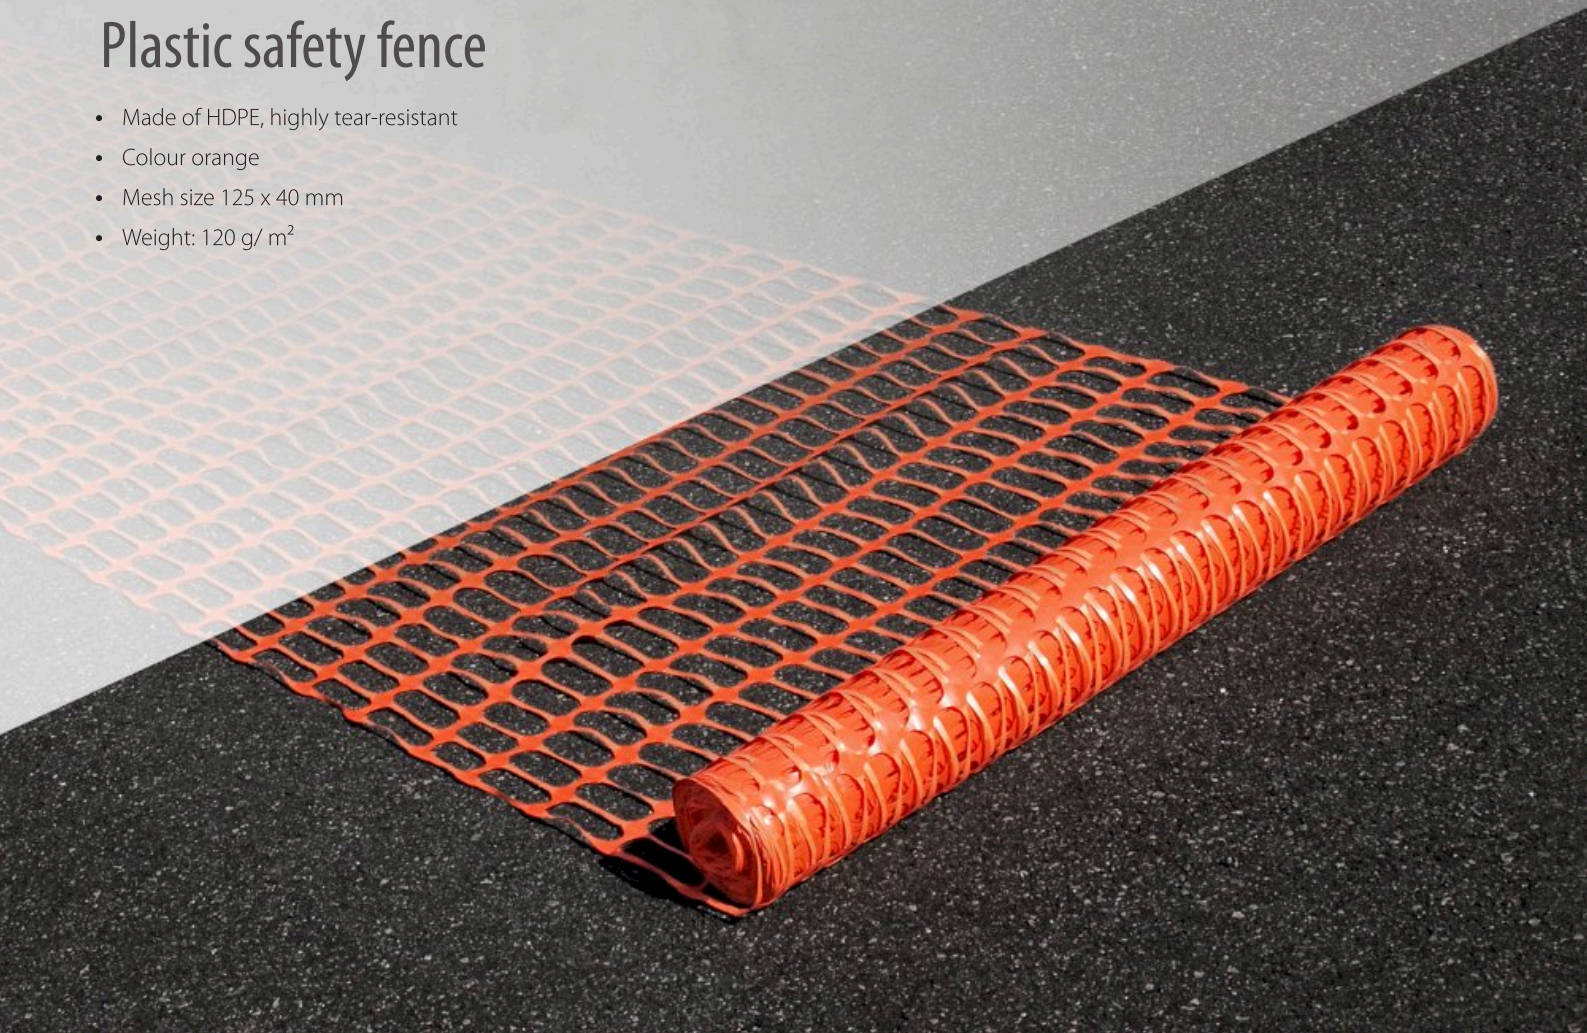

# Plastic safety fence

- Made of HDPE, highly tear-resistant
- Colour orange
- Mesh size 125 x 40 mm
- Weight: 120 g/ m<sup>2</sup>

## Plastic safety fence

Plastic safety fence (HDPE), dimensions: 50 x 1 m,  
Weight: 6 kg