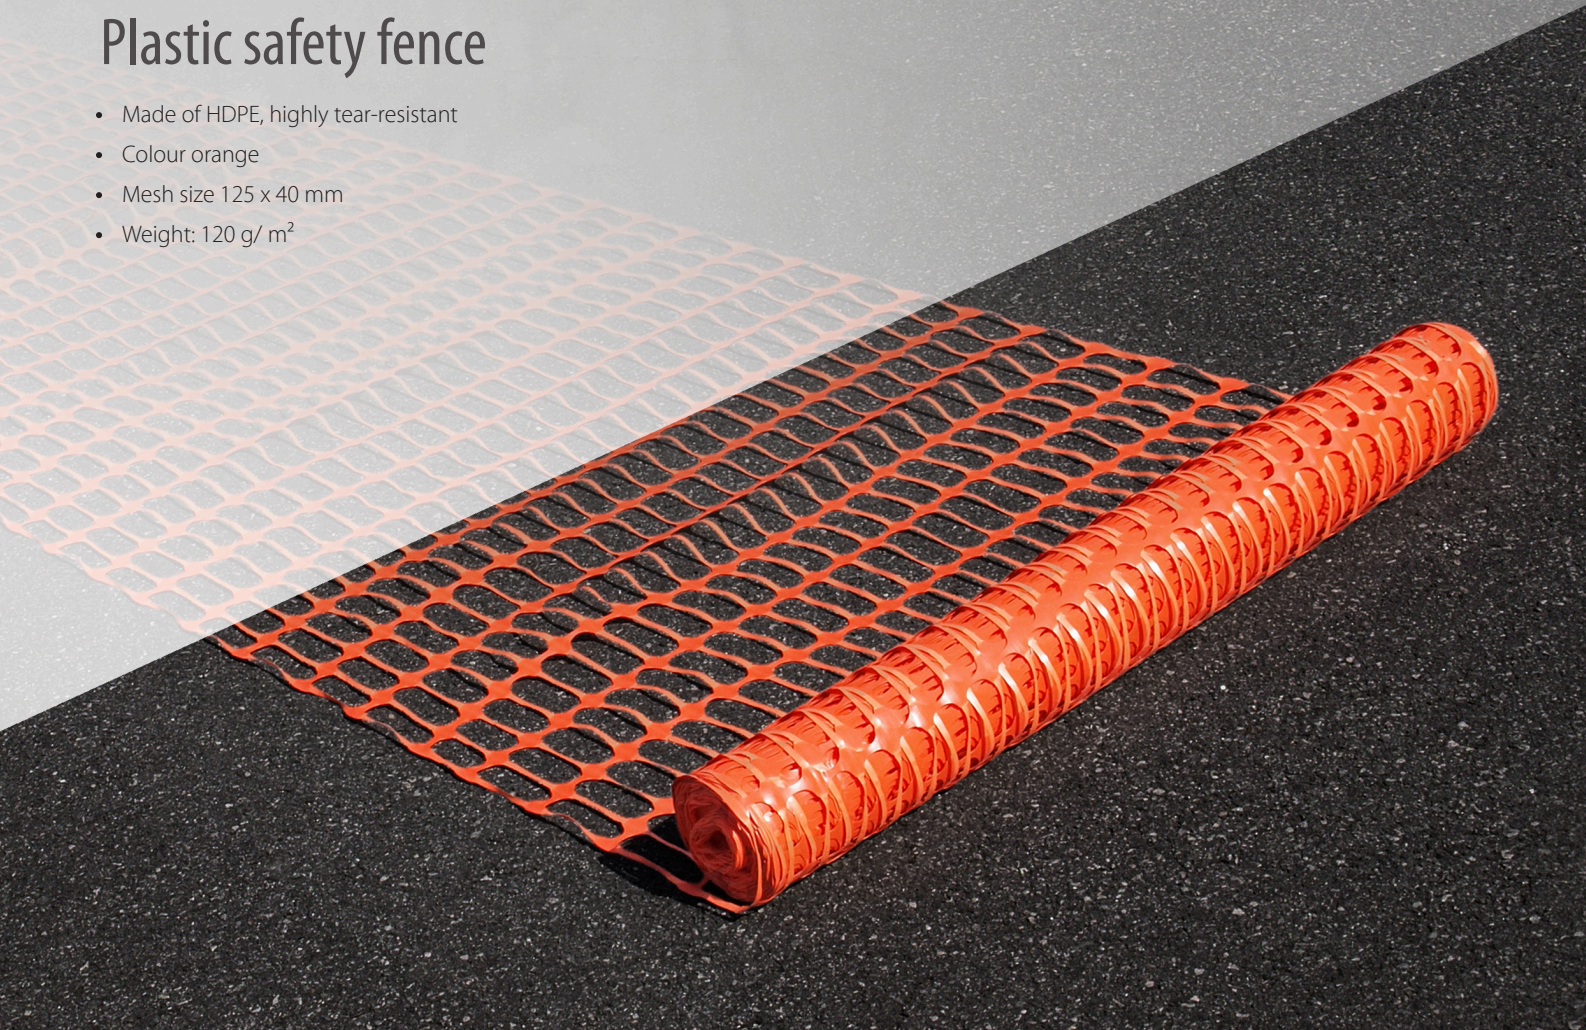

Plastic safety fence

- Made of HDPE, highly tear-resistant
- Colour orange
- Mesh size 125 x 40 mm
- Weight: 120 g/ m²

Plastic safety fence

Plastic safety fence (HDPE), dimensions: 50 x 1 m,
Weight: 6 kg