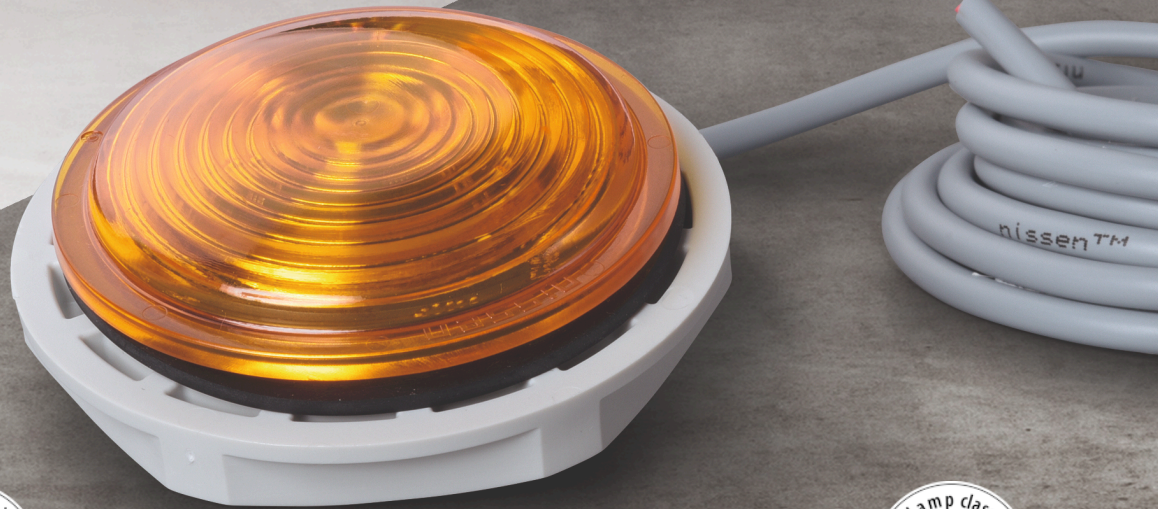

Light Arrow Lamp Multi-Light 65 LED

- Compact dimensions
- Versatile
- Lens available in different colours
- Due to the external thread it is easy to mount to any frame with a thickness of between 1 mm and 8 mm

 Light colour yellow	 Eff. light intensity 300 cd	 Av. power consumpt. day 0.3 A	 Operating voltage 12/24 V
 Blink-/flash rate 60 fl./min.	 Light source 1 LED	 Dimensions Ø 70 mm / height: 30 mm	 Weight 0.6 kg

Light Arrow Lamp Multi-Light 65 LED

Order number

Light arrow lamp Multi-Light 65 LED, yellow, 12/24 V (NiBus) with 3 m connecting cable 4 x 0.75 mm	122102-001
Light arrow lamp Multi-Light 65 LED Classic, yellow, 12/24 V	122100-001