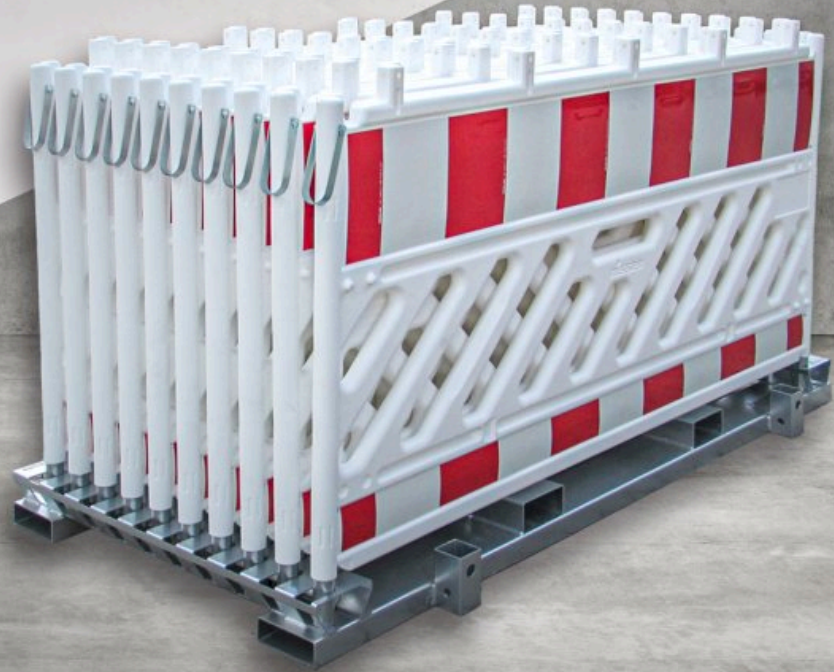

# Accessories for Safety Barriers

## Accessories for Safety Barriers

## Order number

Transport and storage rack, Standard for 20 safety barriers 1200 mm, not stackable	071660-1
Transport and storage rack Simplex for 20 safety barriers 2000 mm or 2400 mm (stackable)	071660-31
Transport and storage rack for 20 safety barriers 2000 mm, (stackable), other versions on request	071690-03
Transport and storage rack, Standard for 20 safety barriers 2000 mm, not stackable, other versions on request	071690-03-1
Pile support for Kombi-/Standard version (1 pc)	071660-21
1 set of pile supports, consisting of 4 pcs	071660-24