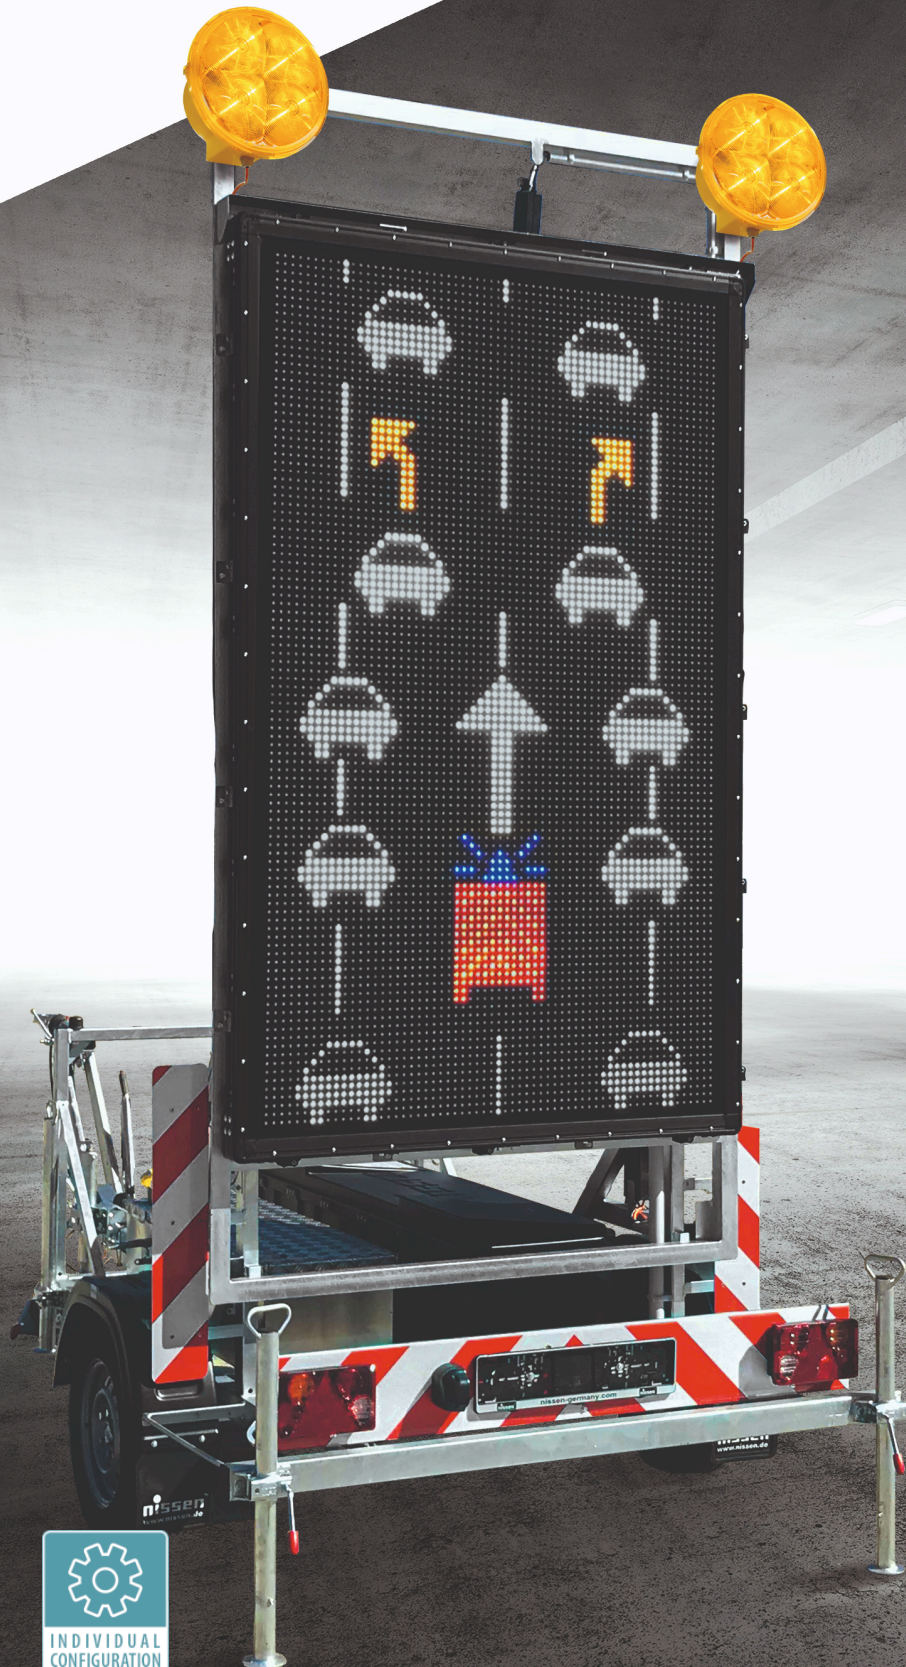

# INFO-BOARD LED

## CHASSIS AND BODY

- Chassis and body of hot-galvanized steel
- Hot-galvanized, height-adjustable drawbar with holding break
- DIN-towing eye and spherical head coupling changeable
- Height-adjustable support wheel
- 4 fully adjustable support legs
- Battery box of acid-resistant plastic (1660 x 450 x 320 mm)
- Plastic fenders
- Warning marking according to DIN 30710 at the back and additional warning markings on the side
- Handle for one-handed opening/closing of battery box

## ADVANCE WARNING BOARD

- 2 LED advance warning lamps tested according to L9H/M according to EN 12352
- LED variable message signs with an automatic and manual brightness adjustment for the static and dynamic representation of texts, symbols and road signs

### LED variable traffic signs

Housing size:	1390 x 2230mm
LED display surface:	1260 x2100 mm
Pixels:	63 x 105
Grid dimension:	20 mm
LED/m <sup>2</sup> :	2500

- Optionally 1-256 colours
- Libraries on a separate memory modul
- Motorized lifting and lowering of the top board with mechanical emergency adjustment and freely accessible emergency off switch
- Electromotive locking in lowered state
- Combined manual radio-cable remote control for operating all functions via touchscreen and one-touch keys