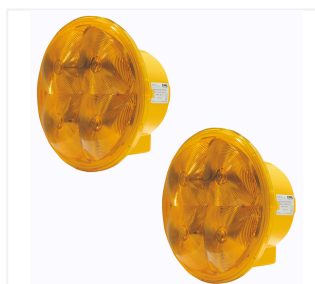

Operating time with a battery pack

With rechargeable battery 12V, 100 Ah	150 hrs
With rechargeable battery 12V, 180 Ah	350 hrs

Twofold Warning S. Multi-Light 340 LED L9H